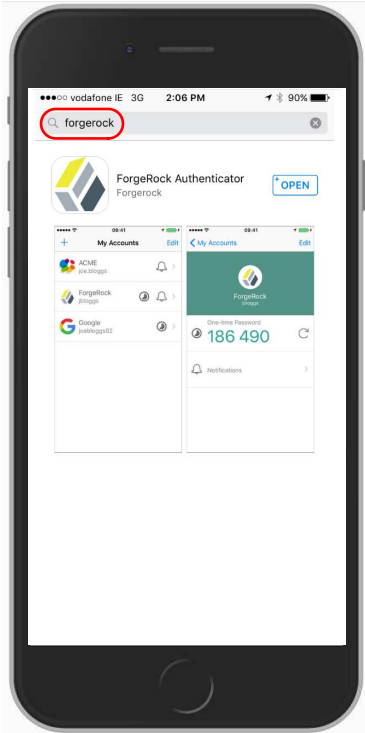

STEP 1

Download the ForgeRock App from Google Play or the App Store

STEP 2

Log into the Portal with Username and Password selecting Mobile App as Authentication Method

STEP 3

Add an account in the ForgeRock App and use the camera on your device to scan the barcode. Once the barcode is scanned click 'Next'.

STEP 4

Enter Verification Code and click 'Log in'.