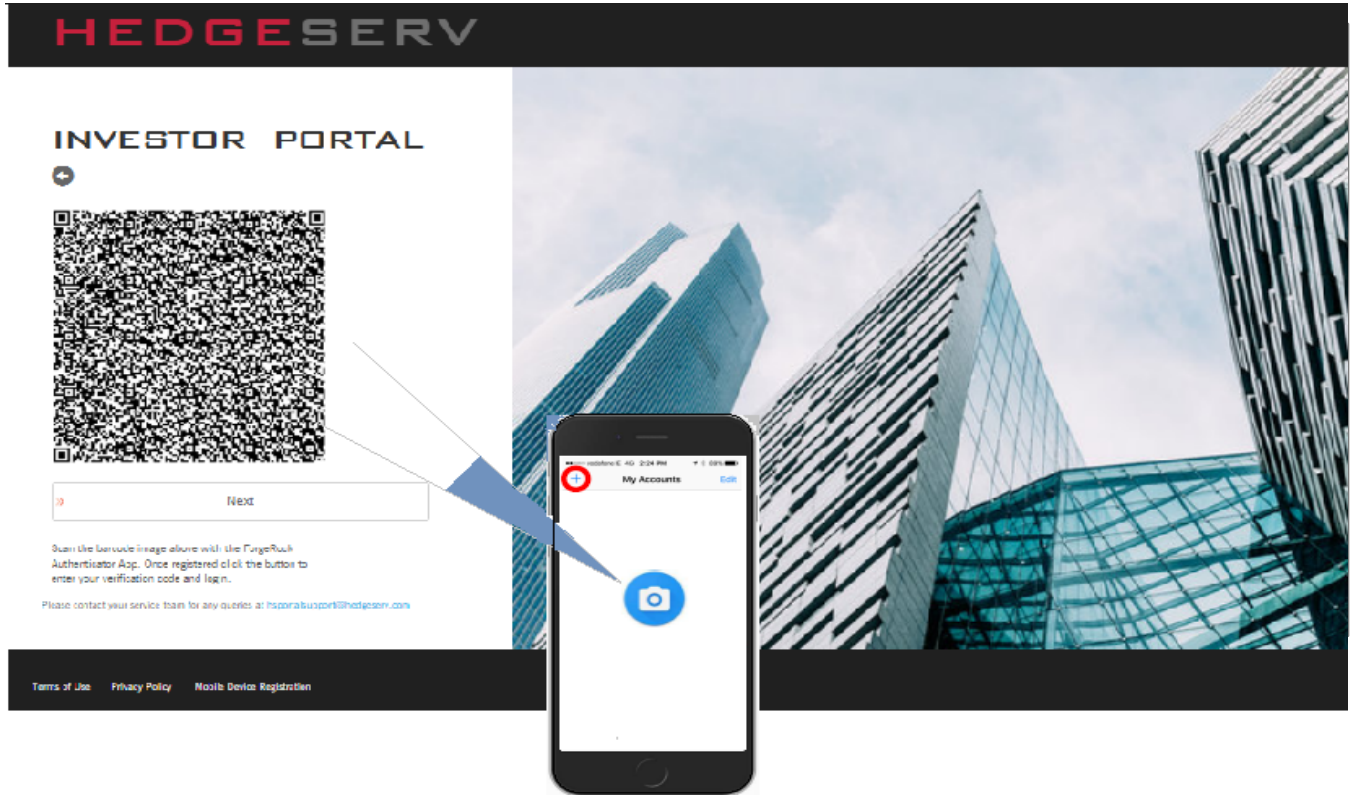

STEP 1

Download the ForgeRock App from Google Play or the App Store

STEP 2

Log into the Portal with Username and Password selecting Mobile App as Authentication Method

STEP 3

Add an account in the ForgeRock App and use the camera on your device to scan the barcode. Once the barcode is scanned click 'Next'.

STEP 4

Enter Verification Code and click 'Log in'.